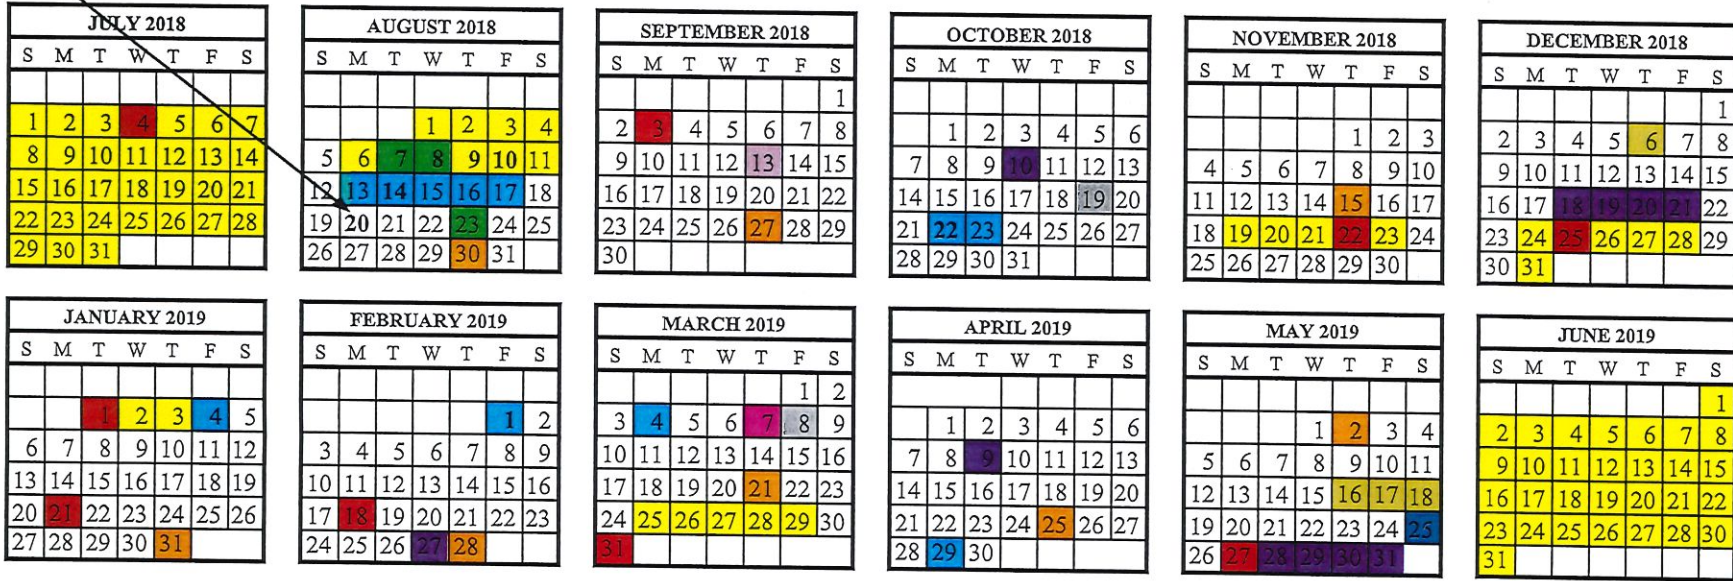

Manual Calendar

2018-2019 School Year Calendar

Please check our website: manual.dpsk12.org/calendar/ for live updates.

First day of school

STUDENT REPORT DAYS

81 Days 1st Semester
 94 Days 2nd Semester
 175 Total Days

START AND END TIMES

8:00 Start 3:45 pm End

HOLIDAY/NO CLASSES

Independence Day - July 4
 Labor Day - September 3
 Thanksgiving Day - November 22
 Christmas Day - December 25

 New Year's Day - January 1
 Martin Luther King Jr. Day - January 21
 Presidents' Day - February 18
 Cesar Chavez Day - March 31
 Memorial Day - May 27

Non-Contact Days: PD day

August 13, 14, 15, 16, 17 October 22, 23 February 1st, March 4th April 29th May 31st

Parent Conferences

No Classes for students

Parent conferences after school 4:00 - 8:00

Vacation

Late Start for PD (10:30am)

Registration :August 7th: 11-7PM & 8th: 8 am-4pm

Picture day : August 23rd

Graduation: 10:30 Manual Auditorium

Freshman Academy: August 7-10th, 8-12:00 pm

Back to School Night: 6PM