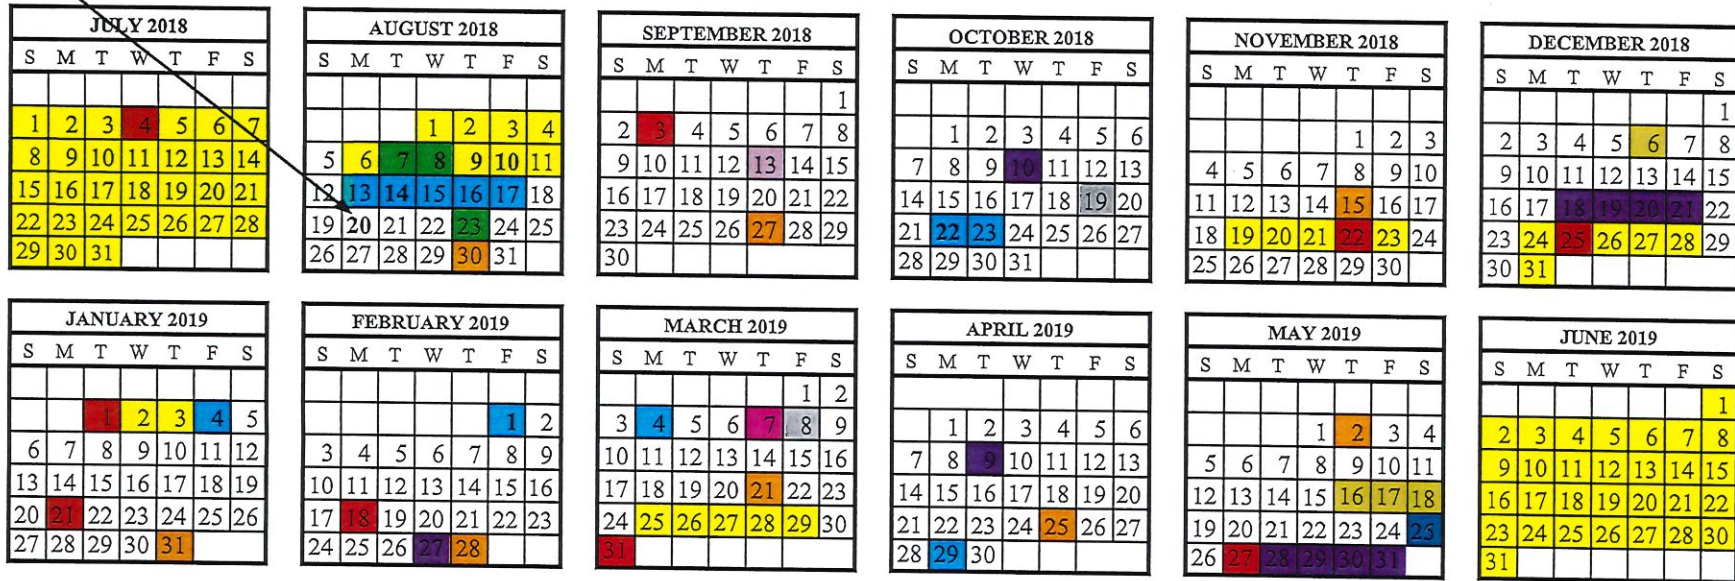

Manual Calendar

2018-2019 School Year Calendar

Please check our website: manual.dpsk12.org/calendar/ for live updates.

First day of school

STUDENT REPORT DAYS

81 Days 1st Semester
 94 Days 2nd Semester
 175 Total Days

START AND END TIMES

8:00 Start 3:45 pm End

HOLIDAY/NO CLASSES

Independence Day - July 4
 Labor Day - September 3
 Thanksgiving Day - November 22
 Christmas Day - December 25

 New Year's Day - January 1
 Martin Luther King Jr. Day - January 21
 Presidents' Day - February 18
 Cesar Chavez Day - March 31
 Memorial Day - May 27

Non-Contact Days: PD day

August 13, 14, 15, 16, 17 October 22, 23 February 1st, March 4th April 29th May 31st

Parent Conferences

No Classes for students

Parent conferences after school 4:00 - 8:00

Vacation

Late Start for PD (10:30am)

Registration :August 7th: 11-7PM & 8th: 8 am-4pm

Picture day : August 23rd

Graduation: 10:30 Manual Auditorium

Freshman Academy: August 7-10th, 8-12:00 pm

Back to School Night: 6PM